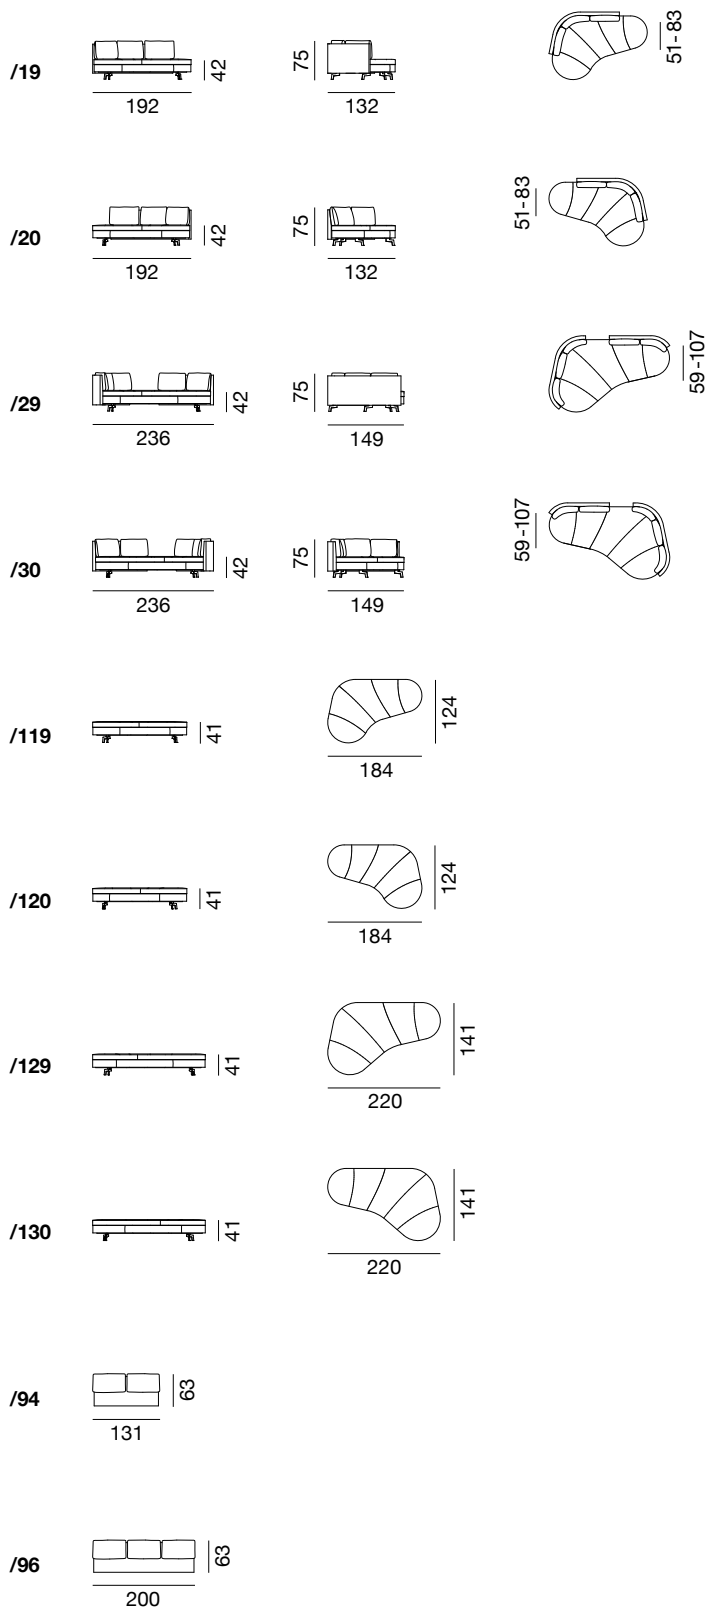

DS-167 Afmetingen

| |
|--|
|  design Hugo de Ruiter |
|  since 2012 |
|  special functions 360° |