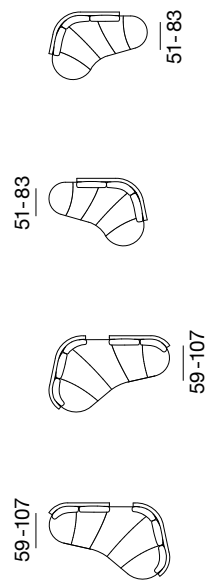

DS-167 Afmetingen

| |
|--|
|  design Hugo de Ruiter |
|  since 2012 |
|  special functions 360° |